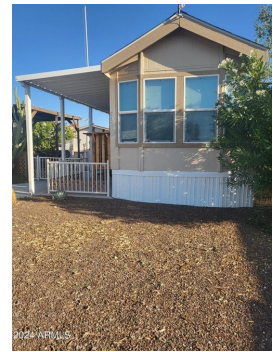

\$ 145,000

21302 W Westward View Rd, Congress, AZ 85332

- » Beds: 1 | Baths: 1 Full
- » MLS #: 6734082
- » Mobile/Manufactured | 399 ft² | Lot: 3,575 ft²
- » More Info: [21302WWestwardViewRd.IsForSale.com](https://www.azmls.com/listing/6734082)

Susan Abare
 (928) 713-7472
 sabare@awardrealty.com

Award Realty
 472 E Wickenburg Way, Ste 102
 Wickenburg, AZ 85390
 (928) 668-1300

Remarks

2020 park model cutie with the new look from top to bottom. Carpet and wood vinyl floors in the right place, matching newer appliances, window coverings throughout, indoor stacked washer dryer. This home is only 4 years old and gently lived in. Storage shed, covered patio and pergola covering the hot tub and sitting area. Take advantage of the clubhouse for social gatherings and potlucks.